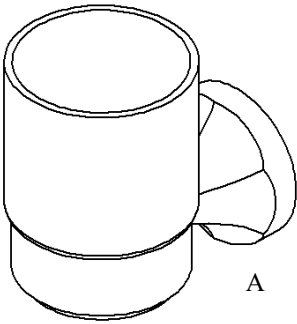

Exhilarating by Design

Volkano Magma Glass Tumbler Installation Guide

Code: V2553, V2554

B

D

C

E

Parts Included	QTY
A - Glass Tumbler	1
B - Screw	2
C - Set Screw	1
D - Allen Key	1
E - Bracket	1

Model #	Description	Finish	Weight (lb)	WxHxD (mm)	WxHxD (Inches)	Metal Type
V2553	Magma Glass Tumbler	Chrome	1.2	70 x 95 x 104	2.8 x 3.7 x 4.1	Brass
V2554	Magma Glass Tumbler	Brushed Nickel	1.2	70 x 95 x 104	2.8 x 3.7 x 4.1	Brass